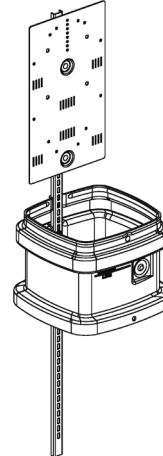

012 terminal backboard