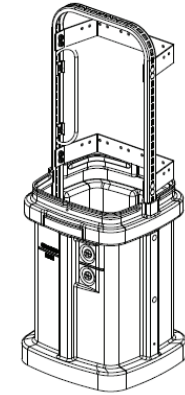

017 Hoop with fiber guide & C-bracket