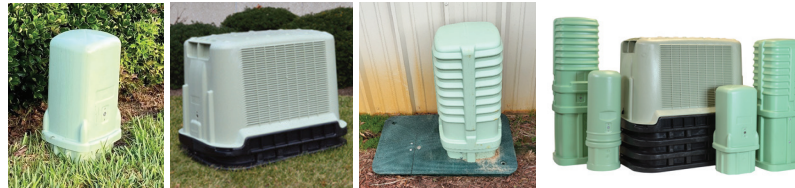

Amphenol Charles

BROADBAND PEDESTAL SELECTION GUIDE

Distributed by:

ChallengerOptics

A ChallengerCableSales company

ChallengerOptics.com | sales@challengeroptics.com | 310.338.9971