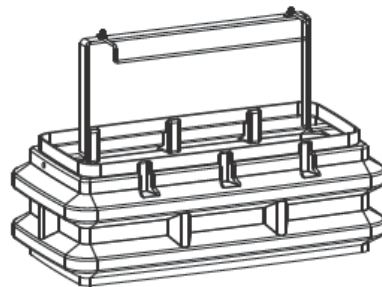

Low Profile Pedestal Options

002 standard low profile bracket