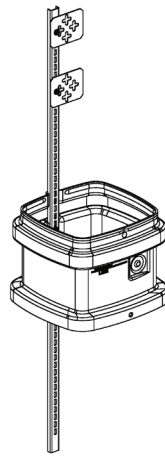

001 flag bracket