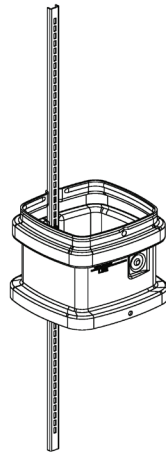

Bracketry Options

Vertical Pedestal Options

000 stake only