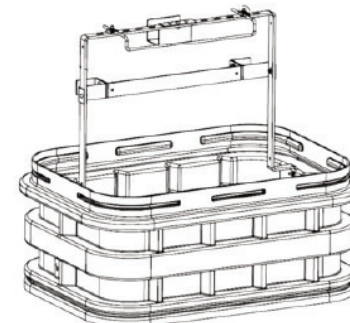

007 Node with fiber storage bracketry

Distributed by:

ChallengerOptics

A ChallengerCableSales company