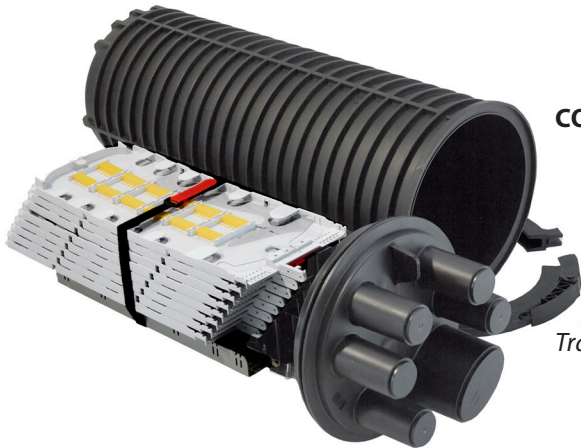

CO-FSE-M096-B04G

- 96 splice
- Includes 4x24 splice trays w/ basket
- Compression grommet
- 7.5 dia x 23.5" long

Tray Ordering Information:

CO-FSE-TRAY-B24

CO-FSE-M144-Q06G

- 144 splice
- Includes 6x24 splice trays w/basket
- Compression grommet
- 8.5 dia x 23" long

CO-FSE-M288-Q12G

- 288 splice
- Includes 12x24 splice trays w/ basket
- Compression grommet
- 9.75 dia x 24" long

Tray Ordering Information:

CO-FSE-TRAY-Q24

CO-FSE-H576-D08G

- 576 splice
- Includes 8x72 splice trays w/basket
- Heat shrink entry ports
- 9.75 dia x 27" long

Tray Ordering Information:

CO-FSE-TRAY-D72

All Splice Enclosures:

- IP-68 rated
- Single Ground Terminal & Cable
- Pole/Wall/Aerial mounting hardware is included