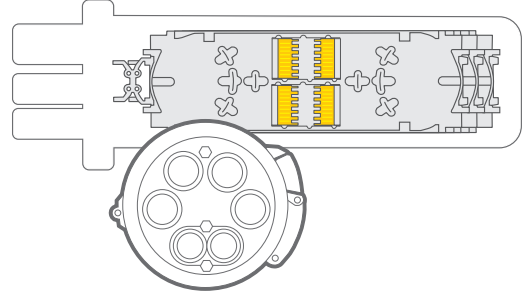

CO-FSE-M096-B04G

- 96 splice
- Includes 4x24 splice trays w/ basket
- Compression grommet
- 7.5 dia x 23.5" long

Tray Ordering Information:

CO-FSE-TRAY-B24

CO-FSE-M144-Q06G

- 144 splice
- Includes 6x24 splice trays w/basket
- Compression grommet
- 8.5 dia x 23" long

CO-FSE-M288-Q12G

- 288 splice
- Includes 12x24 splice trays w/ basket
- Compression grommet
- 9.75 dia x 24" long

Tray Ordering Information:

CO-FSE-TRAY-Q24

CO-FSE-H576-D08G

- 576 splice
- Includes 8x72 splice trays w/basket
- Heat shrink entry ports
- 9.75 dia x 27" long

Tray Ordering Information:

CO-FSE-TRAY-D72

All Splice Enclosures:

- IP-68 rated
- Single Ground Terminal & Cable
- Pole/Wall/Aerial mounting hardware is included