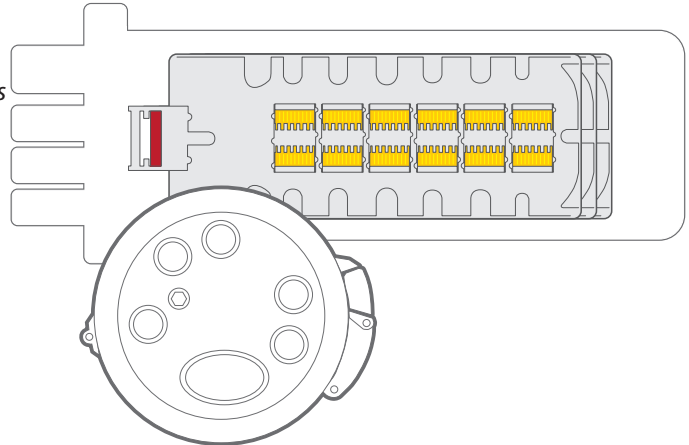

CO-FSE-M096-B04G

- 96 splice
- Includes 4x24 splice trays w/ basket
- Compression grommet
- 7.5 dia x 23.5" long

Tray Ordering Information:

CO-FSE-TRAY-B24

CO-FSE-M144-Q06G

- 144 splice
- Includes 6x24 splice trays w/basket
- Compression grommet
- 8.5 dia x 23" long

CO-FSE-M288-Q12G

- 288 splice
- Includes 12x24 splice trays w/ basket
- Compression grommet
- 9.75 dia x 24" long

Tray Ordering Information:

CO-FSE-TRAY-Q24

CO-FSE-H576-D08G

- 576 splice
- Includes 8x72 splice trays w/basket
- Heat shrink entry ports
- 9.75 dia x 27" long

Tray Ordering Information:

CO-FSE-TRAY-D72

All Splice Enclosures:

- IP-68 rated
- Single Ground Terminal & Cable
- Pole/Wall/Aerial mounting hardware is included