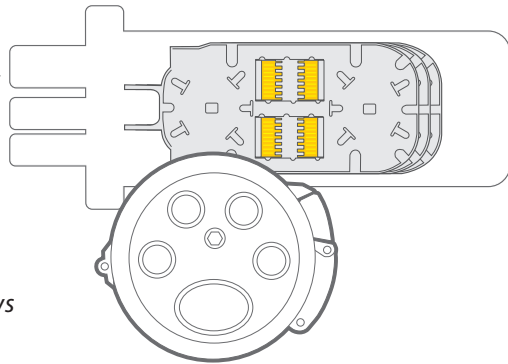

CO-FSE-M096-B04G

- 96 splice
- Includes 4x24 splice trays w/ basket
- Compression grommet
- 7.5 dia x 23.5" long

Tray Ordering Information:

CO-FSE-TRAY-B24

CO-FSE-M144-Q06G

- 144 splice
- Includes 6x24 splice trays w/basket
- Compression grommet
- 8.5 dia x 23" long

CO-FSE-M288-Q12G

- 288 splice
- Includes 12x24 splice trays w/ basket
- Compression grommet
- 9.75 dia x 24" long

Tray Ordering Information:

CO-FSE-TRAY-Q24

CO-FSE-H576-D08G

- 576 splice
- Includes 8x72 splice trays w/basket
- Heat shrink entry ports
- 9.75 dia x 27" long

Tray Ordering Information:

CO-FSE-TRAY-D72

All Splice Enclosures:

- IP-68 rated
- Single Ground Terminal & Cable
- Pole/Wall/Aerial mounting hardware is included