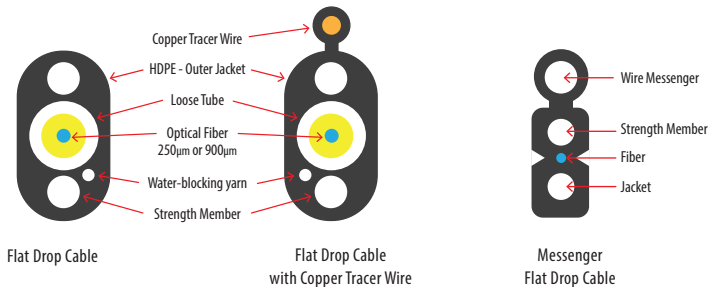

MultiPort OSP Fiber Terminal, Single-Tube Gel-Filled Cable, Stubbed, Singlemode (OS2)

General Specifications	Product Type	MultiPort Fiber Terminal
	Cable Type	Flat drop
	Fiber Category	Single-mode
	Packaging	Bulk Pack

MultiPort Specifications	Reflectance, Maximum	-65 dB
	Operating Temperature	-40 to 185° F
	Connector Type	SC APC All port configurations
	Ingress Protection Multiport	IP68
	Dimensions (LxWxD) 2 port	8.25 x 4.37 x 3.07
	4 port	8.25 x 4.37 x 3.07
	6 port	8.25 x 4.37 x 3.07
8 port	11.1 x 4.37 x 3.07	
12 port	14.72 x 5.63 x 3.54	

Cable Specifications	Wavelength Range	1260-1635nm
	Cable Type	Flat Drop, SM
	Cable Construction	Flat, Dielectric Flat, Toneable Flat, Messenger
	Water Blocking	Gel, Dry/Yarn
	Attenuation (Max)	0.30 / 0.40 dB / Km @ 1550/1310nm
	Cable Lengths available (ft)	50, 100, 200, 500, 1000, 1500 (custom lengths available)

Cable Cross Sections

Standards	RoHS	Free of hazardous substances according to RoHS 2011/65/EU
	Design and Test Criteria	Telcordia GR-3120-CORE - Requirements for Hardened FOC's

Ordering Information

CO - MFT - 02S - DFOTS - 0050

Ports	Deployment	Cable Type	Fiber type	HFOC	Fiber end	Cable stub length
02 2 ports	S Std, cable end first	DF Dielectric flat	0 250µm Gel	T Optitap equivalent	S Stub	0050 50 feet
04 4 ports	R Rev, MST end first	TF Tonable flat	1 250µm Dry	H Huawei equivalent	T Optitap equivalent	0100 100 feet
06 6 ports		MF Messenger flat	2 900µm Gel		H Huawei equivalent	0200 200 feet
08 8 ports		DR Dielectric round	3 900µm Dry		M MPO	0500 500 feet
12 12 ports		TR Tonable round	4 250µm Dry Yarn		1 SC/APC	1000 1000 feet
		MR Messenger round	5 400µm Dry Yarn		2 SC/UPC	1500 1500 feet
					3 LC/APC	XXXX Custom, in ft., up to 9999
					4 LC/UPC